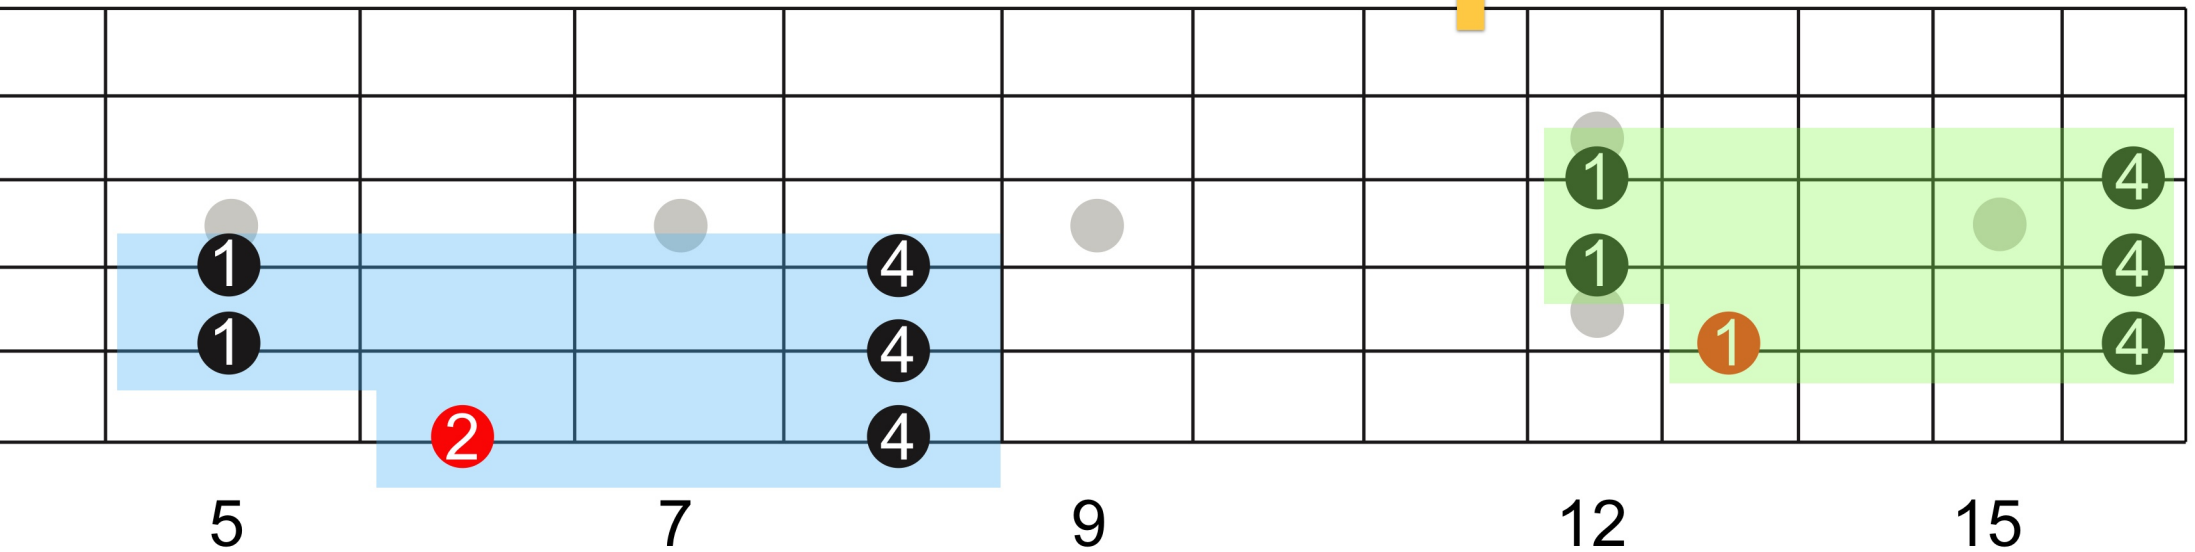

Pentatonic MAJOR

Basic Shape

● → Anchor Point: ROOT NOTE / TONIC (in this case, Bb)

RODRIGO MANCERVO

w w w . r o d m a n c e b o . c o m